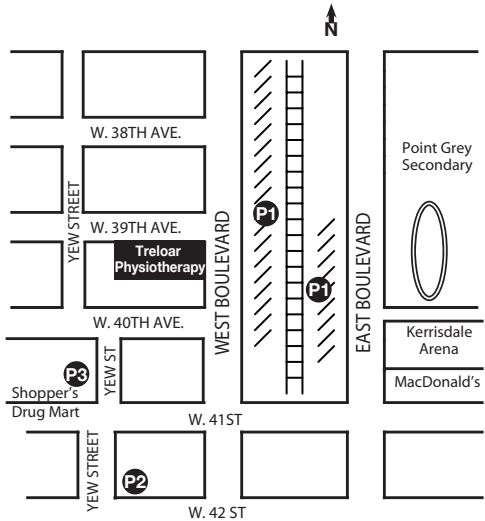

# Treloar Kerrisdale Parking Map

## 203 - 5511 West Boulevard

Unfortunately no parking is available in our building.

**Additional Parking:**

- P1** Parking spots Available on both sides of the railroad tracks - \$1/hr
- P2** The Kerrisdale Parkade on 42nd and Yew Enter off Yew - Free
- P3** Shopper's Drug Mart Parkade on 41st and Yew Enter off of Yew - \$1/hr

Additional free parking along side W. 37<sup>th</sup>, W. 38<sup>th</sup>, W. 39<sup>th</sup> and W. 40<sup>th</sup>.

**Metered Parking:**

Available along West Boulevard and W. 41<sup>st</sup> - \$1/hr